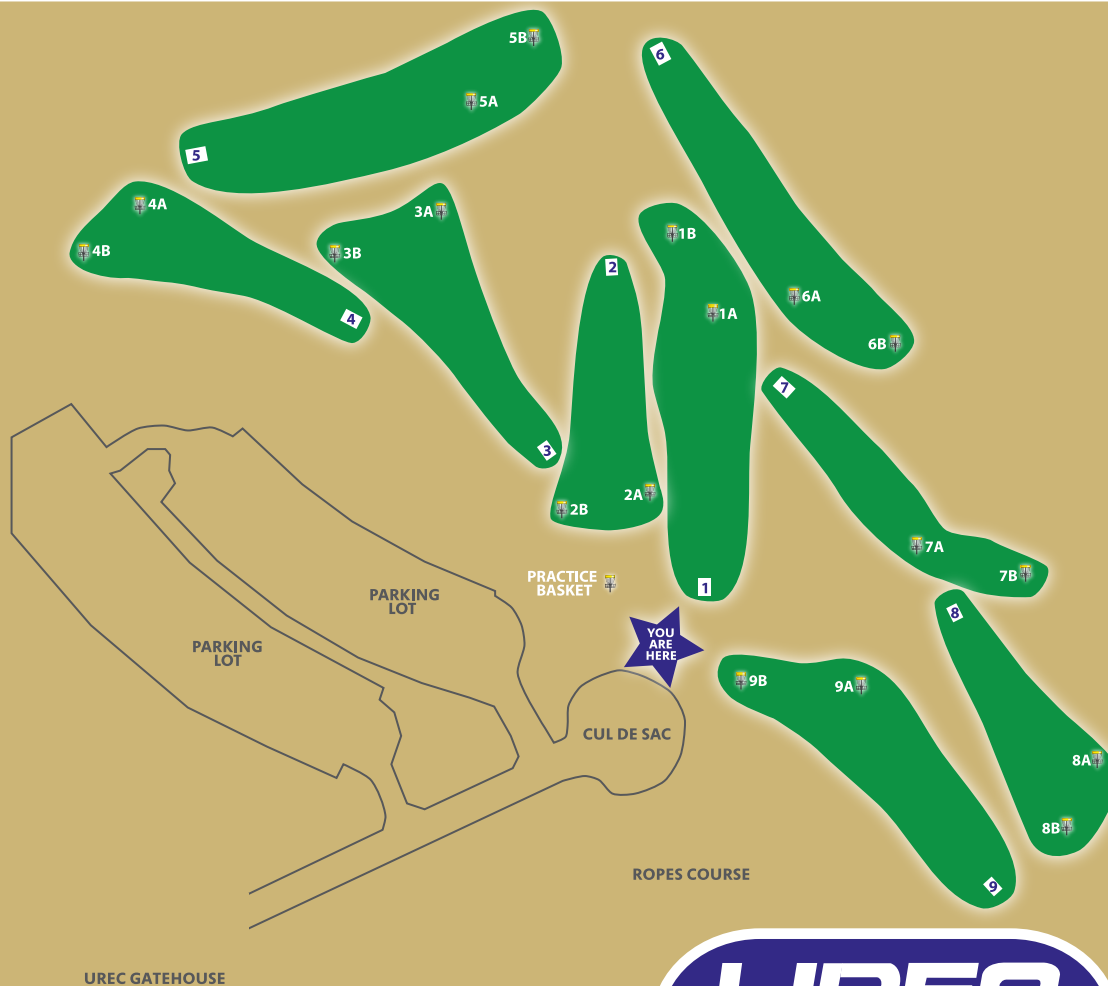

# UREC DISC GOLF COURSE INFORMATION

Disc Golf is played much like traditional golf, however, players use a flying disc. The object is to complete each hole in the fewest number of throws. A golf disc is thrown from a tee area to a target which is the hole. As a player progresses down the fairway, he or she must make each consecutive shot from the spot where the previous throw has landed. Finally, the putt lands in the basket and the hole is completed. Learn more about the sport by visiting the Professional Disc Golf Association website at [www.pdga.com](http://www.pdga.com).

HOLE	DIST.	PAR
1A	324'	3
1B	424'	4
2A	265'	3
2B	315'	3
3A	311'	3
3B	383'	3
4A	297'	3
4B	360'	3
5A	338'	3
5B	414'	4
6A	325'	3
6B	453'	4
7A	273'	3
7B	359'	3
8A	281'	3
8B	287'	3
9A	296'	3
9B	427'	4